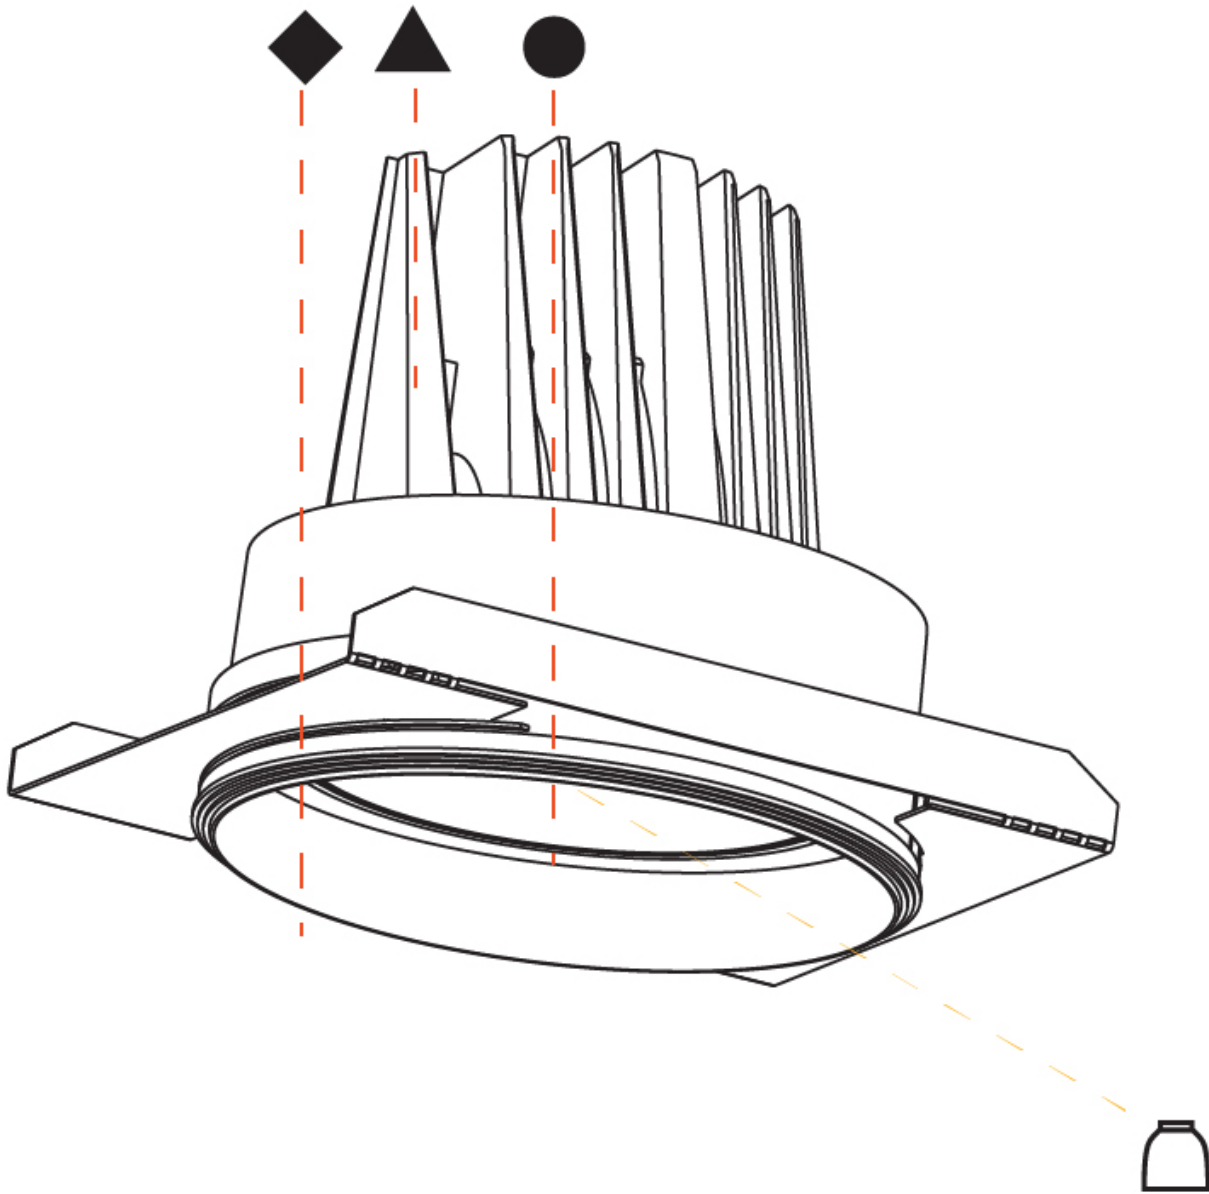

MECHANIQ ROUND COMFORT TRIMLESS

A35010-

PROJECT	_____
TYPE	_____
SPECIFIER	_____
QUANTITY	_____
DATE	_____

A