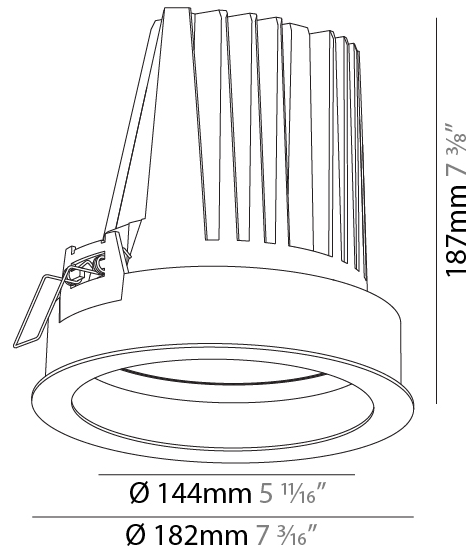

GENERAL

Series: Mechaniq Round Comfort
Brand: Prolicht
Division: Architectural
Mounting Type: Recessed
Mounting Location: Ceiling
Subcategory: Downlight

PHYSICAL

Shape: Round
Diameter (mm): 182
Diameter (in): 7 3/16
Height (mm): 187
Height (in): 7 3/8
Ceiling Thickness (mm): 10 / 12.5 / 15
Ceiling Thickness (in): 3/8 or 1/2 or 9/16
Min. Recessing Depth (mm): 210
Min. Recessing Depth (in): 8 1/4
Light Distribution: Adjustable / Downlight
Weight (kg): 1.736
Weight (lbs): 3.83
Fixture Finish: SSR / BKV / CWI / CRY / HAB / UFT / ITA / RUA / FTG / MYG / LOD / PUS / FRO / FUP / KIA / POP / BLS / SPG / MEY / GOH / GUM / CHC / COM / ABZ / JAG / OBR / MOS / ROR
Fixture Material: Aluminum Die Cast
Cut-out Measurements: 177mm / 6 15/16"

ELECTRICAL

Lamp Type: LED (Zhaga Standard)
Total Output Wattage (W): 41.9
Dimming: Tri-Mode (Non-Dimming and Phase Dimming (120Vac only) and 0-10V Dimming)
Driver Included: No
Driver Location: Recessed Housing
Driver Type: Constant Current - Universal
Housing: See components
Input Voltage (V): 120 - 277
Constant Current (MA): 1050

LED

Number of LEDs: 1
Color Temperature (°K): 2700 / 3000 / 3500 / 4000
Max. Delivered Lumen (lm): 4030 / 4130 / 4342 / 4430
CRI: >90 CRI
Lamp Life (hrs): 50000

OPTICAL

Reflector: 12 / 24 / 40

RATINGS AND CERTIFICATIONS

Certified By: Certified for North American Standards
IP rating: IP20