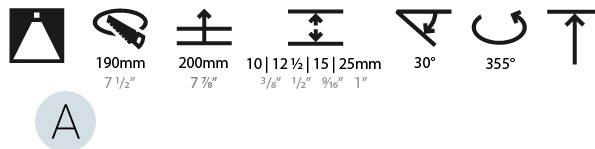

RATINGS AND CERTIFICATIONS

Certified By: Certified for North American Standards
IP rating: IP44
Zaneen Group Inc. © 2024, T 1800-388-3382, F 416-247-9319, www.zaneen.com