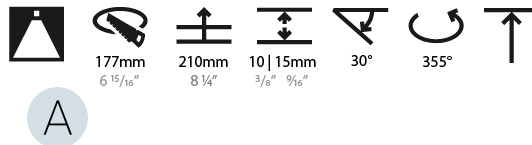

GENERAL

Series: Mechaniq Round Comfort
Brand: Prolicht
Division: Architectural
Mounting Type: Recessed
Mounting Location: Ceiling
Subcategory: Downlight

PHYSICAL

Shape: Round
Diameter (mm): 182
Diameter (in): 7 3/16
Height (mm): 187
Height (in): 7 3/8
Ceiling Thickness (mm): 10 / 12.5 / 15
Ceiling Thickness (in): 3/8 or 1/2 or 9/16
Min. Recessing Depth (mm): 210
Min. Recessing Depth (in): 8 1/4
Light Distribution: Adjustable / Downlight
Weight (kg): 1.736
Weight (lbs): 3.83
Fixture Finish: SSR / BKV / CWI / CRY / HAB / UFT / ITA / RUA / FTG / MYG / LOD / PUS / FRO / FUP / KIA / POP / BLS / SPG / MEY / GOH / GUM / CHC / COM / ABZ / JAG / OBR / MOS / ROR
Fixture Material: Aluminum Die Cast
Cut-out Measurements: 177mm / 6 15/16"

ELECTRICAL

Lamp Type: LED (Zhaga Standard)
Total Output Wattage (W): 41.9
Dimming: Tri-Mode (Non-Dimming and Phase Dimming (120Vac only) and 0-10V Dimming)
Driver Included: No
Driver Location: Recessed Housing
Driver Type: Constant Current - Universal
Housing: See components
Input Voltage (V): 120 - 277
Constant Current (MA): 1050

LED

Number of LEDs: 1
Color Temperature (°K): 2700 / 3000 / 3500 / 4000
Max. Delivered Lumen (lm): 4030 / 4130 / 4342 / 4430
CRI: >90 CRI
Lamp Life (hrs): 50000

OPTICAL

Reflector: 12 / 24 / 40

RATINGS AND CERTIFICATIONS

Certified By: Certified for North American Standards
IP rating: IP20