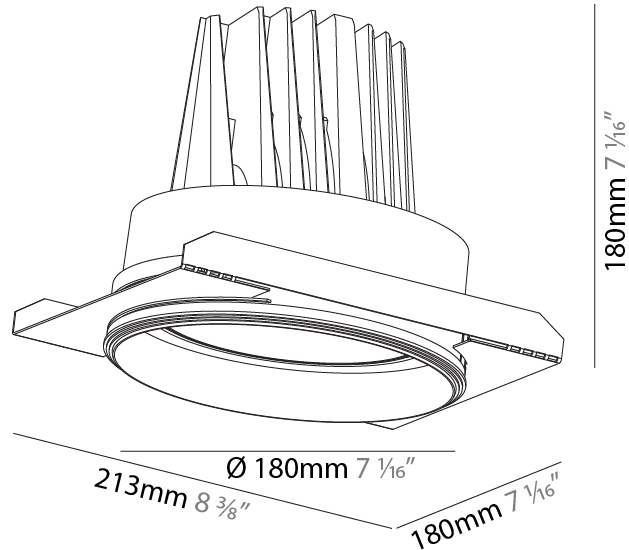

RATINGS AND CERTIFICATIONS

Certified By: Certified for North American Standards
IP rating: IP44
Zaneen Group Inc. © 2024, T 1800-388-3382, F 416-247-9319, www.zaneen.com